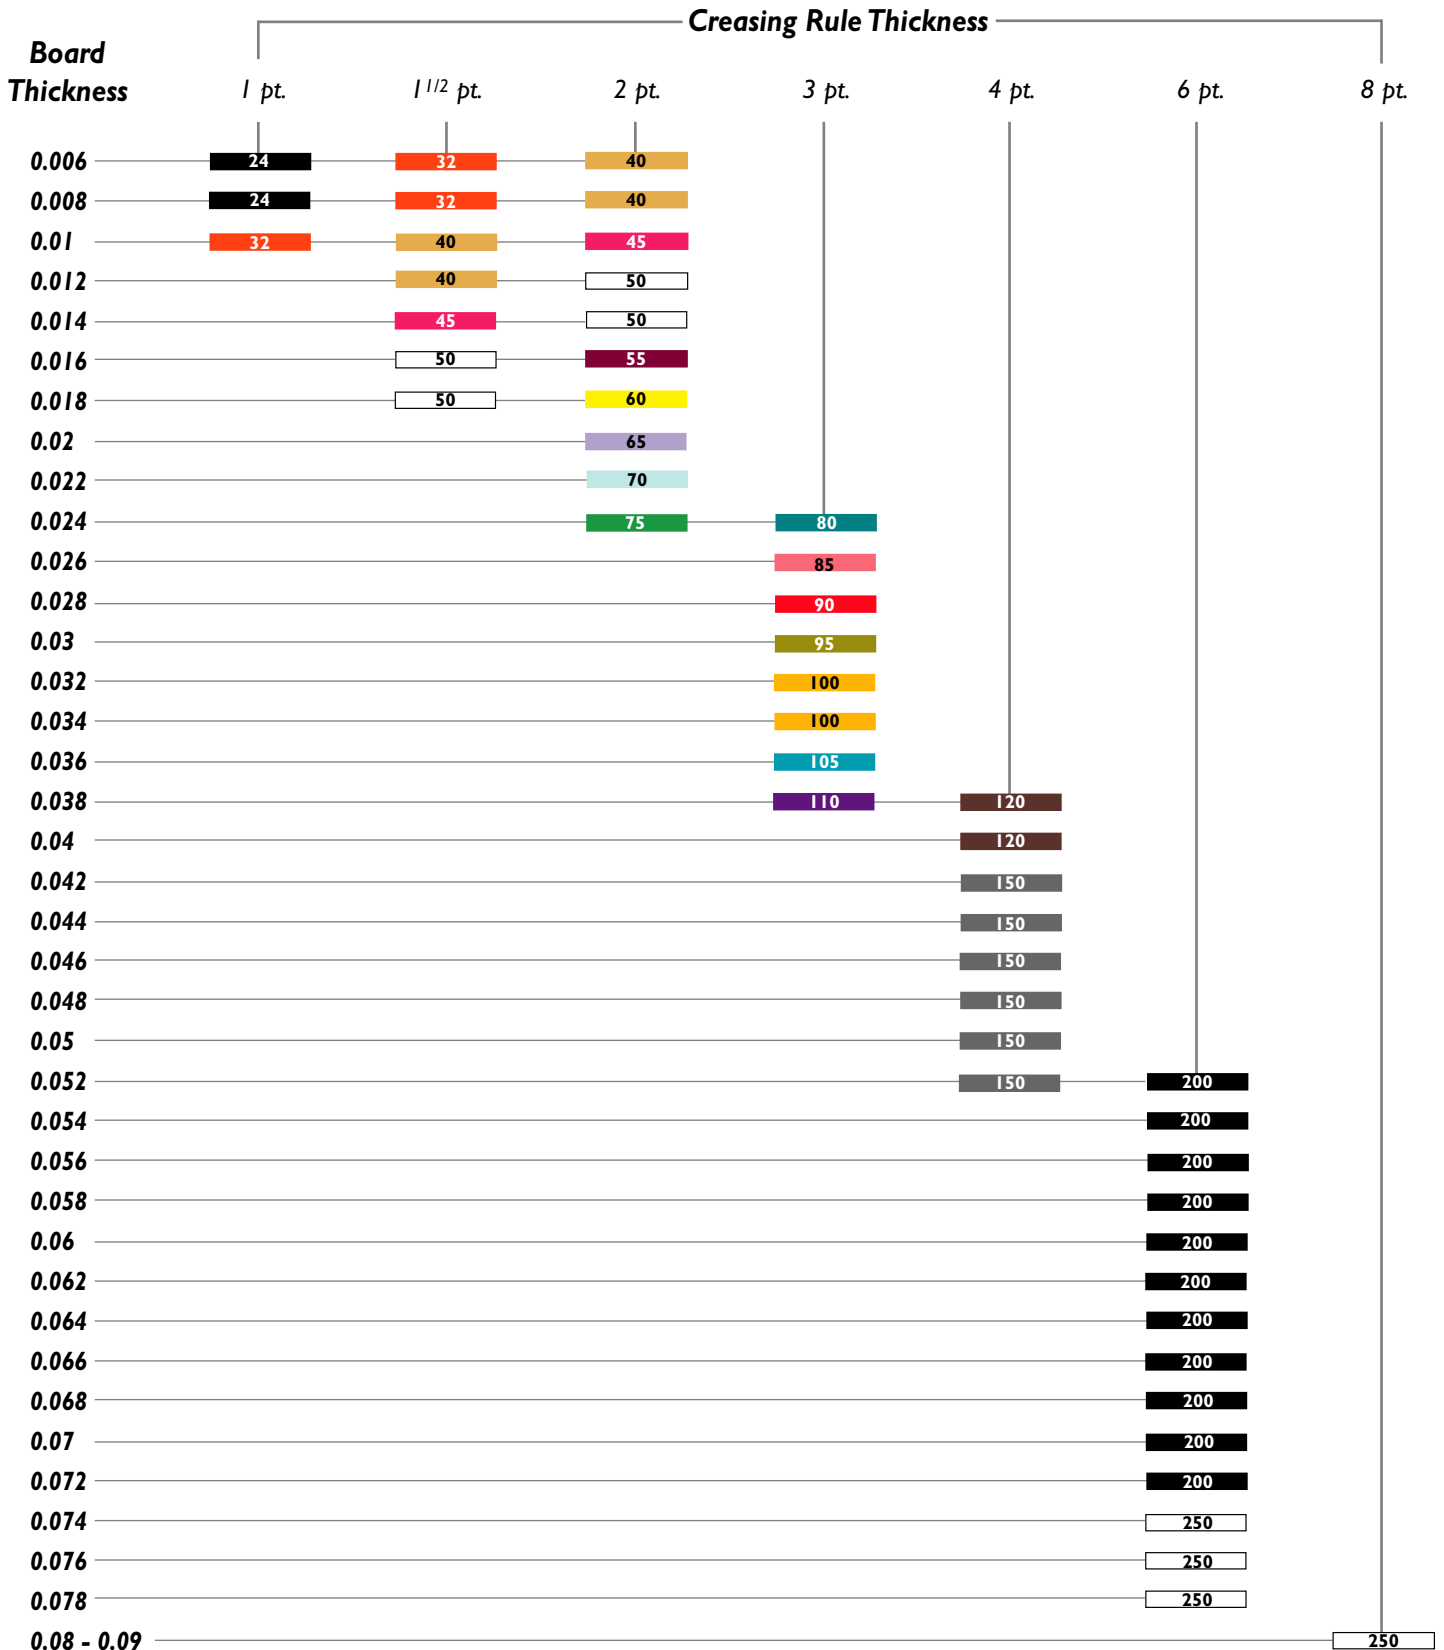

PLASTRIX™ features a unique radius-profile that REDUCES DRAW on material being scored.

PLASTRIX™ matrix is produced with an accurate, thermally-bonded locator system - NO ADHESIVE RESIDUE TO REMOVE!

PLASTRIX™ has a specially-formulated non-migrating adhesive that STAYS PUT FOR THE DURATION OF THE RUN!

SEE OTHER SIDE FOR HANDY SIZE SELECTION CHART!

For optimum results...

Use Channel's specially formulated **CUTTING PLATE CLEANER II** to clean and prepare your cutting plates!

**CHANNEL®
CREASING
MATRIX, INC.**

SIZE SELECTION CHART

HEIGHT FORMULA:

CUTTING RULE HEIGHT minus BOARD THICKNESS minus .005 (for 1/2") or .010 (for 1/4") = creasing rule height.

PART NO. & COLOR GUIDE

24

#24 Black

Part# **380240** 1/4" wide, 96 ft. / box
Part# **380241** 1/2" wide, 60 ft. / box

50

#50 White

Part# **380500** 1/4" wide, 96 ft. / box
Part# **380501** 1/2" wide, 60 ft. / box

65

#65 Violet

Part# **380650** 1/4" wide, 96 ft. / box
Part# **380651** 1/2" wide, 60 ft. / box

80

#80 Marine Blue