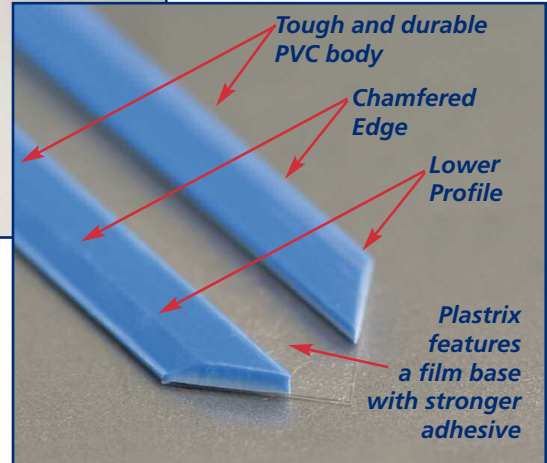

Plastrix Synthetic Matrix

CCM's Plastrix is more durable, has more sizes and an improved adhesive and applicator!

CCM's Plastrix is the tough synthetic matrix that offers longer runs and reliable performance, run and after run. Plastrix features a tough PVC body with a film base that maintains crease consistency throughout the run. An improved adhesive assures that Plastrix stays put securely, and precision bonded applicator allows for accurate application to the counter plate. Plastrix also has finger-lift release paper, that makes installation a breeze.

Plastrix features a lower, ultra-smooth profile with a chamfered edge, designed to provide smooth runs at today's faster press speeds. And our wide selection of sizes, means we have the exact Plastrix that's right for your application!

Plastrix is available in Standard and Mini (5 mm) for multiple creases in close proximity.

CCM Matrix Miter Pliers - register an exact mitered cut. Larger blade cuts the finger lift tape. Heavy duty enough to cut the largest metal-based matrix and gentle enough to cut small pieces!

CCM Bench Miter Press - This rugged bench miter press can miter two ends of matrix at one time! Reversible cutting anvil for long life. Guides for both 5 mm and 9 mm width matrix.

Multi-Cut Pliers - great for cutting any non-metallic matrix, an economic alternative to high cost cutters! Comes with 4 blades, and storage cartridge!