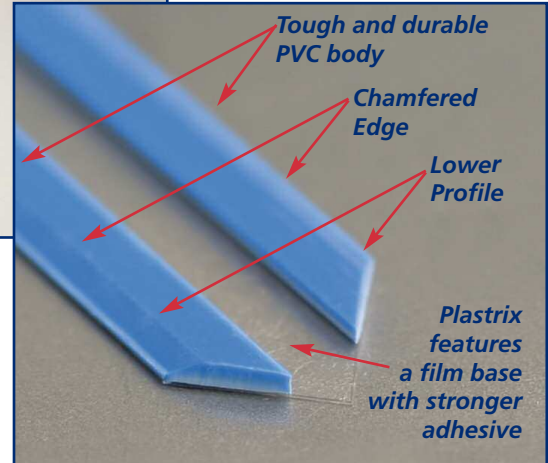

# Plastrix Synthetic Matrix

CCM's Plastrix is more durable, has more sizes and an improved adhesive and applicator!

CCM CHANNEL CCM

**CCM's Plastrix** is the tough synthetic matrix that offers longer runs and reliable performance, run and after run. Plastrix features a tough PVC body with a film base that maintains crease consistency throughout the run. An improved adhesive assures that Plastrix stays put securely, and precision bonded applicator allows for accurate application to the counter plate. Plastrix also has finger-lift release paper, that makes installation a breeze.

Plastrix features a lower, ultra-smooth profile with a chamfered edge, designed to provide smooth runs at today's faster press speeds. And our wide selection of sizes, means we have the exact Plastrix that's right for your application!

**Plastrix is available in Standard and Mini (5 mm) for multiple creases in close proximity.**

**CCM Matrix Miter Pliers** - register an exact mitered cut. Larger blade cuts the finger lift tape. Heavy duty enough to cut the largest metal-based matrix and gentle enough to cut small pieces!

**CCM Bench Miter Press** - This rugged bench miter press can miter two ends of matrix at one time! Reversible cutting anvil for long life. Guides for both 5 mm and 9 mm width matrix.

**Multi-Cut Pliers** - great for cutting any non-metallic matrix, an economic alternative to high cost cutters! Comes with 4 blades, and storage cartridge!